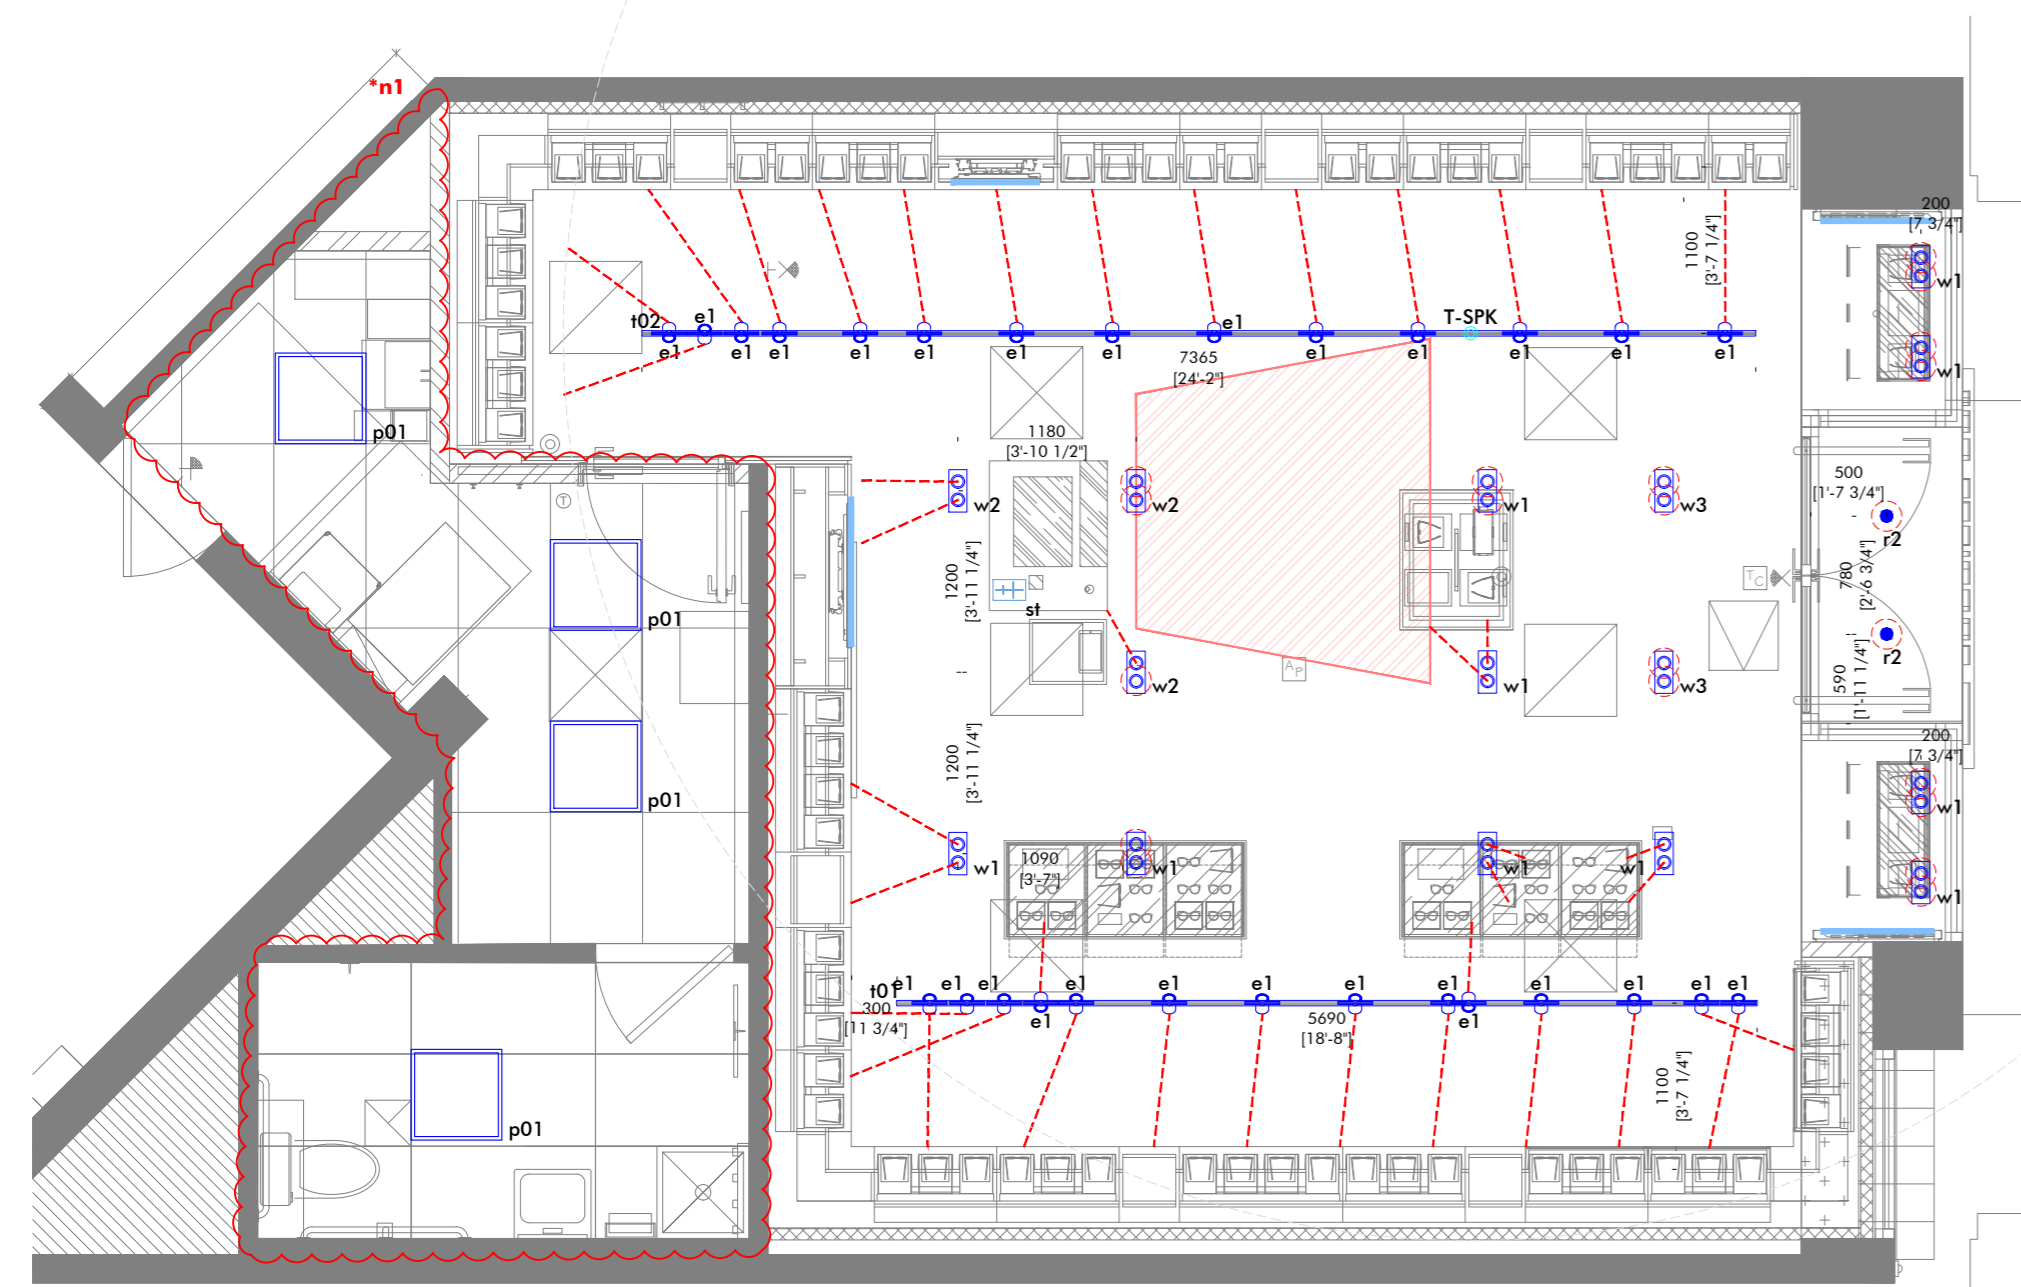

lighting layout
scale 1:50

shopwindow					
m²	m height	W	lm	W/m²	lm/m²
3.5	3.35	148.8	19500	42.51	5571.43

shopwindow					
sqf	feet height	W	lm	W/sqf	lm/sqf
38	11'	148.8	19500	3.92	513.16

retail area					
m²	m height	W	lm	W/m²	lm/m²
56	3.5	983.2	101700	17.56	1816.07

retail area					
sqf	feet height	W	lm	W/sqf	lm/sqf
602	11'-6"	983.2	101700	1.63	168.94