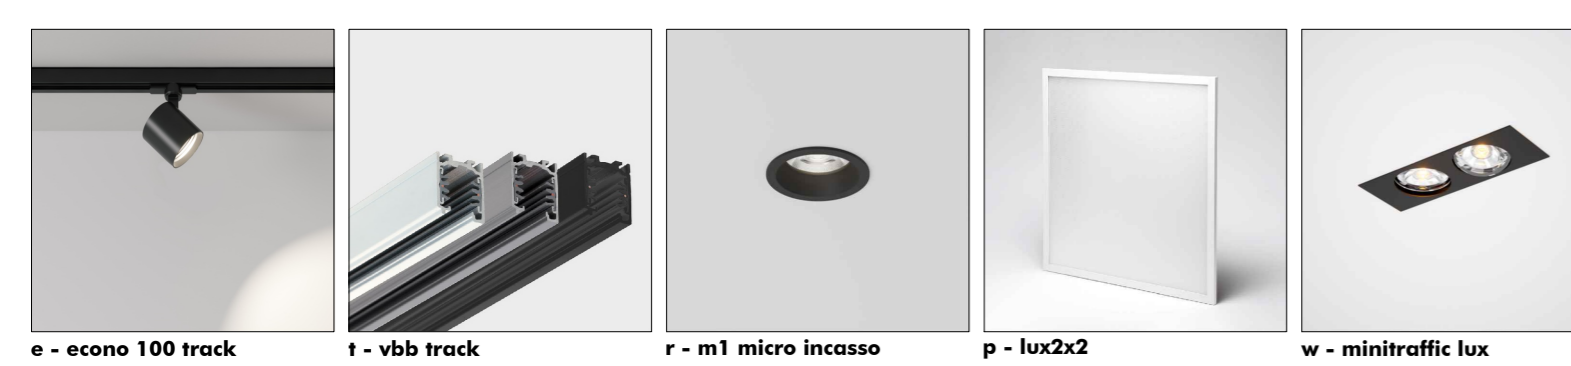

general note:
please consider that in order to be compliant all the spotlights ref. i1 have to be set on line 1 and the other spotlights ref. i2 and i3 have to be set on line 2

*n1: the quantity of the lux2x2 lighting fixtures must be respected as per drawing on the other hand, their disposition is indicative and must be adapted taking in consideration the real measurements of the grid's executive design. as far as the executive project is concerned, it must follow the guidelines.

please note that an inspection hatch must be always provided for lux2x2 panel, in order to allow rear access to the panel.

please note that the lux2x2 panel must be set to temperature colour of 3000K

APPROVED
DESIGN - AON
04/27/2026