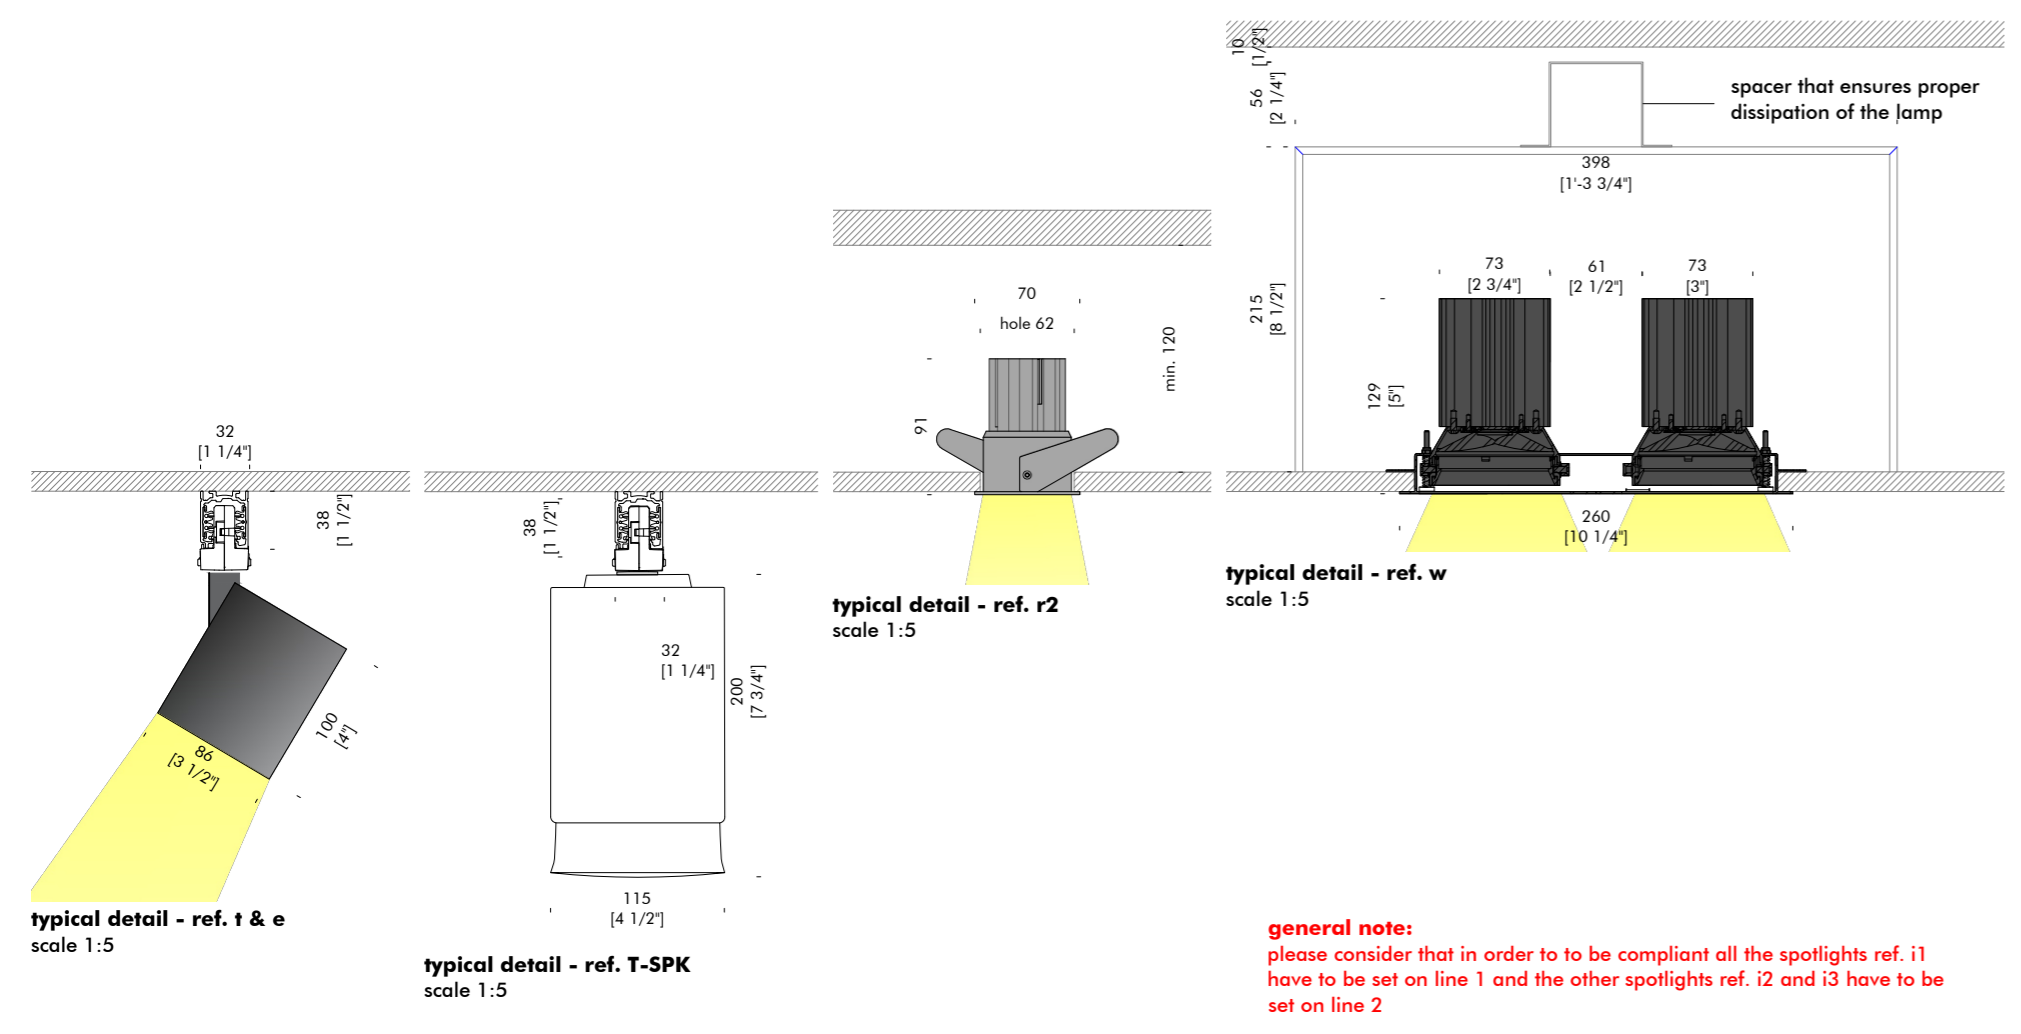

general note:
please consider that in order to be compliant all the spotlights ref. i1 have to be set on line 1 and the other spotlights ref. i2 and i3 have to be set on line 2

*n1: the quantity of the lux2x2 lighting fixtures must be respected as per drawing on the other hand, their disposition is indicative and must be adapted taking in consideration the real measurements of the grid's executive design. as far as the executive project is concerned, it must follow the guidelines.

please note that an inspection hatch must be always provided for lux2x2 panel, in order to allow rear access to the panel.

please note that the lux2x2 panel must be set to temperature colour of 3000K

APPROVED
DESIGN - AON
04/27/2026